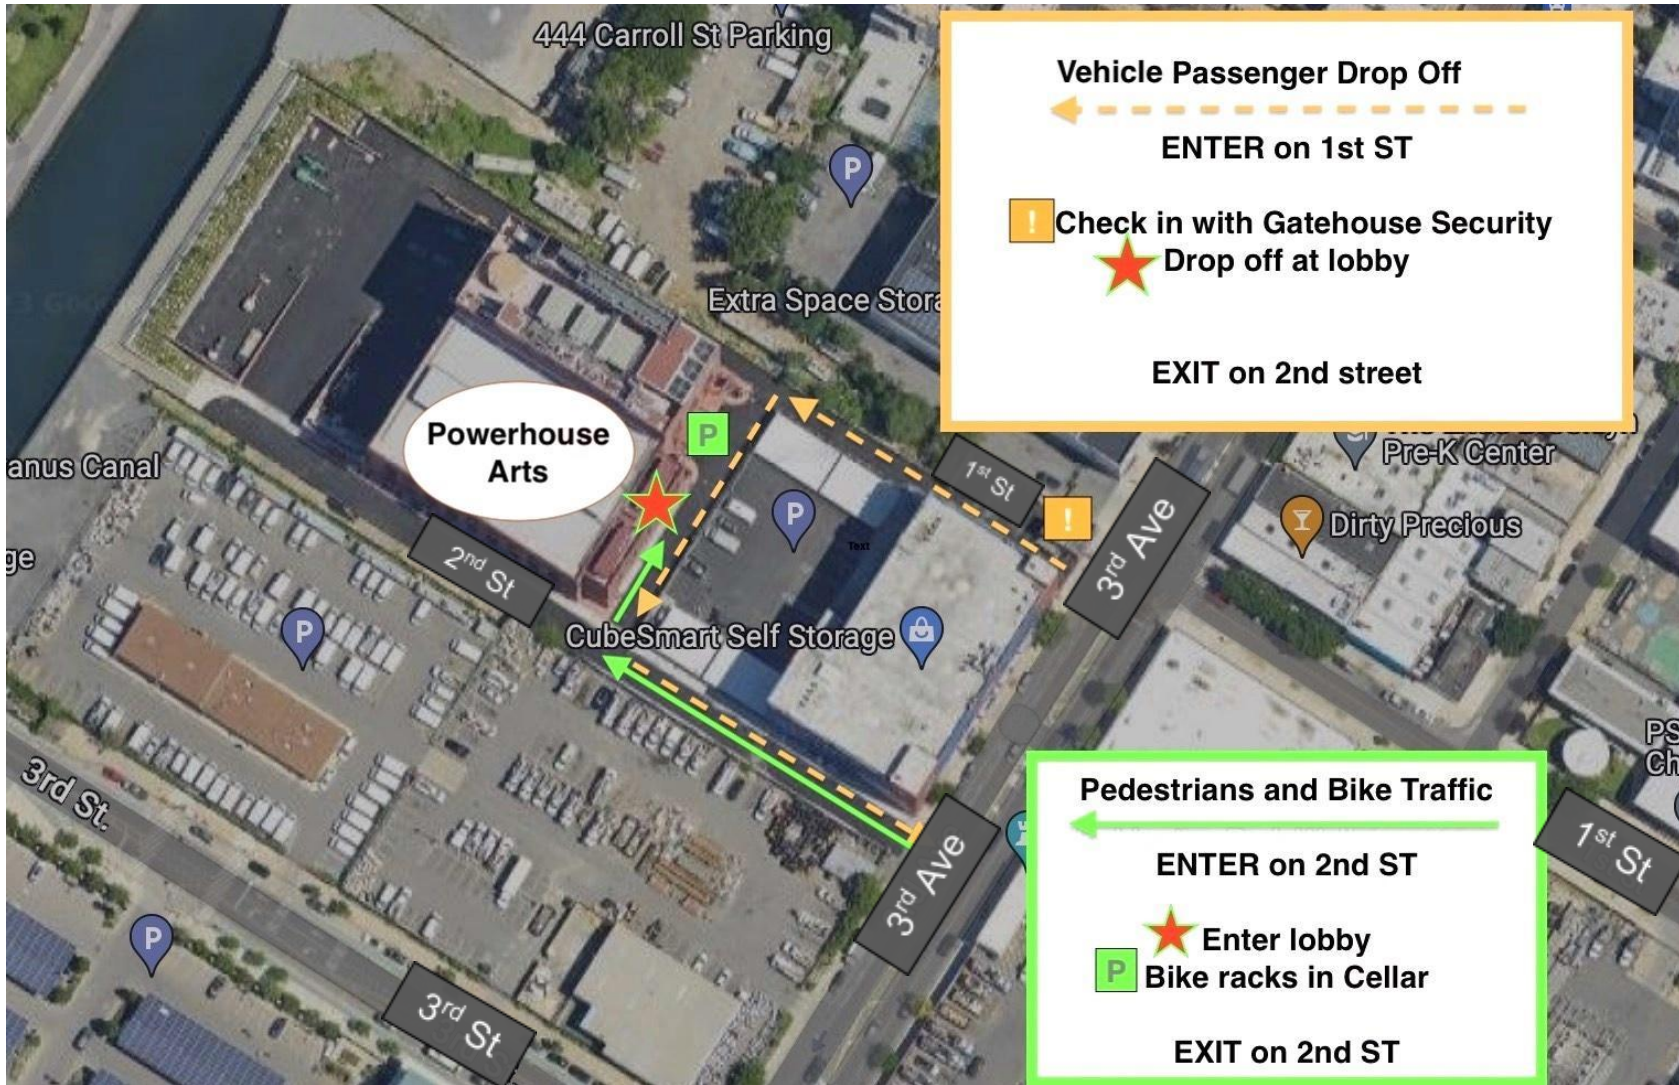

Powerhouse Arts

Powerhouse Arts Directions

322 3rd Ave. Brooklyn, NY 11215

Powerhouse Arts

Powerhouse Arts is located at **322 3rd Avenue, Gowanus, Brooklyn, between 1st Street and 2nd Street**. The main entrance to the building is located behind Cube Smart Self Storage.

GETTING TO THE POWERHOUSE SITE BY PUBLIC TRANSIT

- F or G Train to Carroll Street Station, then walk 0.6 miles (12 minutes) towards 3rd Street & 3rd Avenue.
- R Train to Union Street Station, then walk 0.3 miles (6 minutes) west on President Street and make a right on 3rd Avenue
- B37 Bus to 3rd Street and 3rd Avenue
- B103 Bus to 4th Street and 4th Avenue

GETTING TO THE POWERHOUSE SITE BY BIKE

- The nearest Citi Bike station is on 3rd Street & 3rd Avenue.

PARKING

- Multiple bike racks are available in the cellar
- Vehicle parking is not available onsite
- Please contact us for accessibility arrangements via email to: info@powerhousearts.org